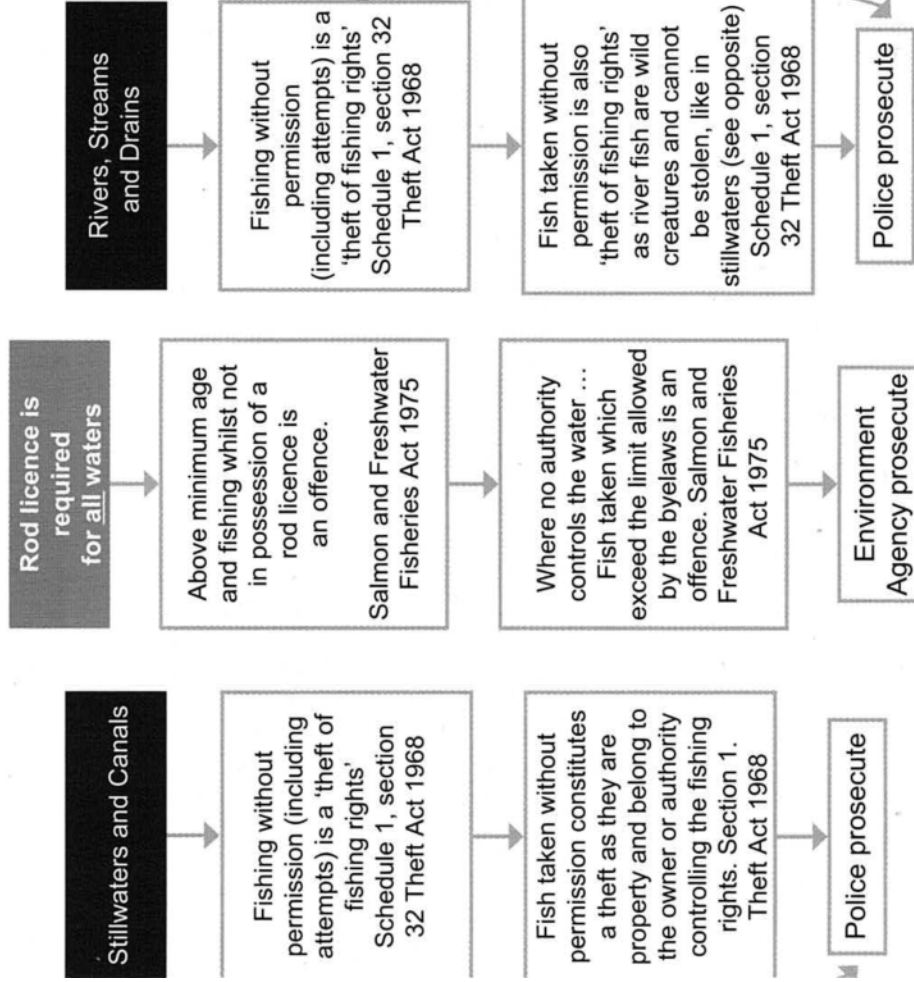

# REPORT OF ILLEGAL FISHING

Call the Environment Agency

on 0800 80 70 60

or the Police on 101

for crime in progress call 999