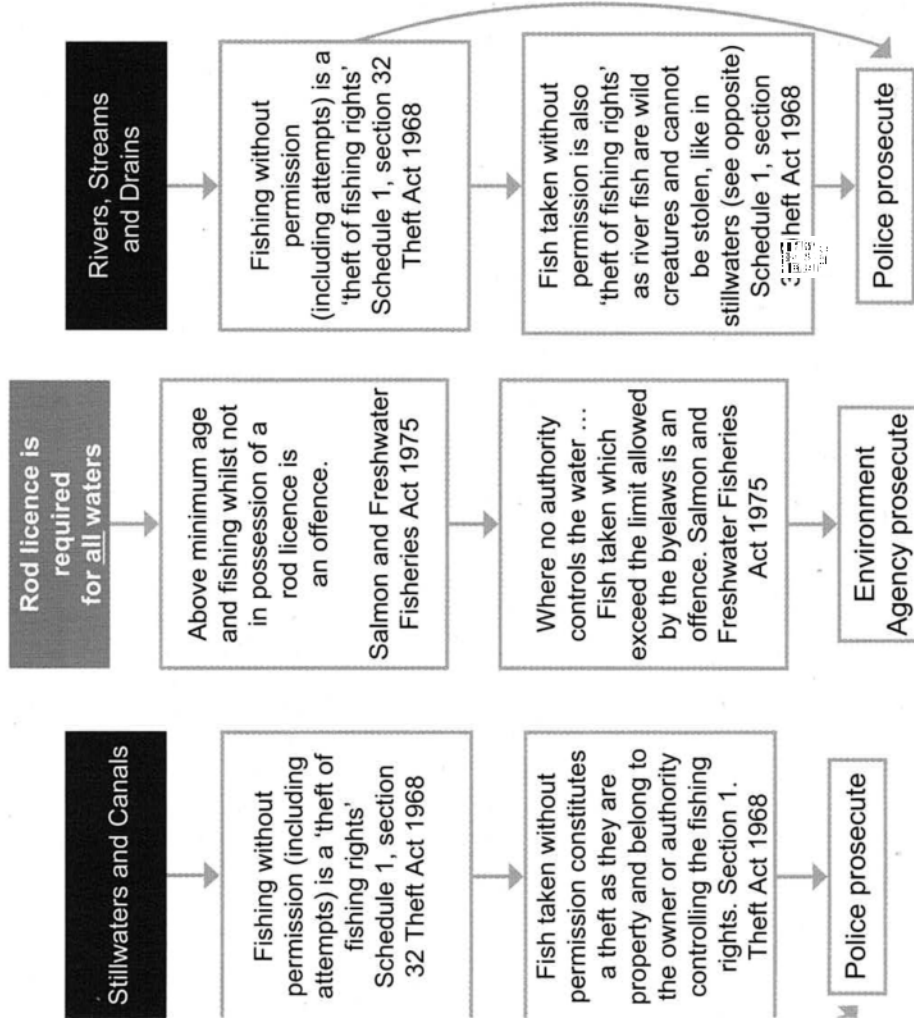

REPORT OF ILLEGAL FISHING

Call the Environment Agency

on 0800 80 70 60

or the Police on 101

for crime in progress call 999